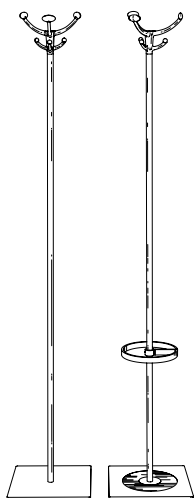

HUMPHREY BASIC PAOLO RIZZATTO 2003-2005

APPENDIABITI / APPENDIABITI CON PORTAOMBRELLI • COAT HANGER / COAT HANGER WITH UMBRELLA STAND

DANESE
MILANO

MATERIALI • MATERIALS

policarbonato trasparente, metallo verniciato a polvere • *transparent polycarbonate, powder coated metal*

COD.

appendiabiti • *coat hanger*

nero • *black* ● DR9002B09

bianco • *white* ○ DR9002B10

grigio chiaro • *light grey* ● DR9002B11

appendiabiti con portaombrelli • *coat hanger with umbrella stand*

nero • *black* ● DR9002C09

bianco • *white* ○ DR9002C10

grigio chiaro • *light grey* ● DR9002C11