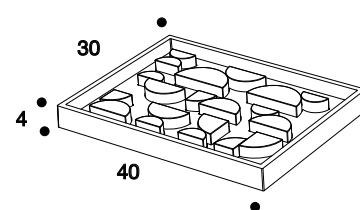

AWA, HAN-EN, HOSHI

NENDO, 2024

Awa, Han-en, Hoshi sono una serie di giochi didattici in legno di rovere che interpretano i temi dell'equilibrio e della composizione a partire da diverse geometrie semplici ed iconiche nel segno della tradizione educativa di Danese.

Awa, Han-en, Hoshi sono tre versioni basate su cerchi, semicerchi, e stelle stilizzate.

Ogni set è formato da elementi singoli o composti, identici nelle dimensioni o con cambi di scala, per stimolare la creatività e libertà compositiva nel gioco di equilibri che nasce dalla loro sovrapposizione.

Un bilanciamento di pesi e di toni cromatici nelle versioni colorate permette di creare piccole sculture.

Awa, Han-en, Hoshi are a series of educational games made of oak wood that interpret the themes of balance and composition playing with various simple and iconic geometries in keeping with Danese's educational tradition.

Awa, Han-en, Hoshi are three versions based on circles, semicircles, and stylized stars.

Each set consists of single or composed elements, identical in size or with changes in scale, to stimulate creativity and compositional freedom in the interplay of balances that arises from their stacking.

A balancing of weights and color tones in the colored versions allows the creation of small sculptures.

MATERIALE • MATERIAL

Legno di rovere naturale o laccato con vernice opaca • *Natural oak wood or lacquered with matt varnish*

AWA WOOD		DNE1800A32L
AWA COLORS		DNE1800AMX
HAN-EN WOOD		DNE1800B32L
HAN-EN COLORS		DNE1800BMX
HOSHI WOOD		DNE1800C32L
HOSHI COLORED		DNE1800CMX

Han-en